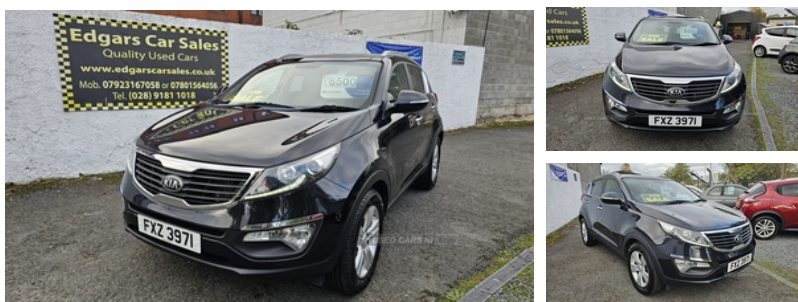

Kia Sportage 1.7 CRDi ISG 2 5dr | 2014

£6,500

SORRY NOW SOLD !

SORRY NOW SOLD !

Vehicle Features

3 passenger grab handles, 3x3 point rear seatbelts, 6 speakers, 12V power point front, 12V power point in luggage area, 17" 5 twin spoke alloy wheels, 60/40 split folding rear seat, ABS/EBD, Active front headrests, Air conditioning, Air filter, Anti theft alarm, Automatic front rain sensing wipers, Automatic unlocking of doors in case of impact, Bluetooth connectivity with voice control, Body colour bumpers, Body colour electric adjustable door mirrors, Centre console storage box/armrest, Centre room lamp, Chrome exterior door handles, Chrome front grille, Cornering light, Cruise control, Deadlocks, Diesel particulate filter, Door armrest in leather, Door courtesy lamps, Driver's lumbar support, Driver's seat height adjuster, Driver/passenger sunvisors with ticket holders, Dual front airbags, Electric folding door mirrors, Electric windows, ESP + traction control, Front and rear door pockets, Front drivers side windows/one touch down, Front fog lights, Front map lights, Front seatbelt pretensioners + load limiters, Front side airbags, Full size alloy spare wheel, Full size curtain airbags, Heated door mirrors, Height adjustable front seatbelts, Hill start assist control (HAC), Ignition key lock illumination, Illuminated vanity mirrors, Immobiliser, Isofix child seat preparation, Leather steering wheel and gear knob, LED daytime running lights, LED indicators in door mirrors, Locking wheel nuts, Luggage area lamp, Luggage compartment cover, Luggage net, Luggage net hooks, Metallic finish inner door handles, Metallic grain dashboard, Panoramic sunroof, Part leather upholstery, Passenger airbag deactivate switch, Privacy glass, RDS radio CD with MP3 player, Rear centre armrest with cupholder, Rear child proof door locks, Rear headrests, Rear spoiler, Rear wiper, Remote central locking with 2 remote folding keys, Reversing Aid Sensors, Silver roof rails, Speed sensitive auto door locking, Speed sensitive front wipers, Speed sensitive power steering, Steering wheel mounted audio controls, Tilt/telescopic adjust steering wheel, Tinted glass, Trip computer, USB/iPod/auxiliary input connections

Miles:	84576
Fuel Type:	Diesel
Transmission:	Manual
Colour:	Black
Engine Size:	1685
CO2 Emission:	135
Tax Band:	E (£190 p/a)
Body Style:	Sport utility vehicle
Insurance group:	11E
Reg:	FXZ3971

Technical Specs

DIMENSIONS	
Length:	4440mm
Width:	1855mm
Height:	1635mm
Seats:	5
Luggage Capacity (Seats Up):	564L
Gross Weight:	1940KG
Max. Loading Weight:	450KG

PERFORMANCE & ECONOMY	
Fuel Consum. (Urban Cold):	47.1MPG
Fuel Consum. (Extra Urban):	58.9MPG
Fuel Consum. (Combined):	54.3MPG
Fuel Tank Capacity:	58L
Number Of Gears:	6 SPEED
Top Speed:	107MPH
Engine Power BHP:	114BHP